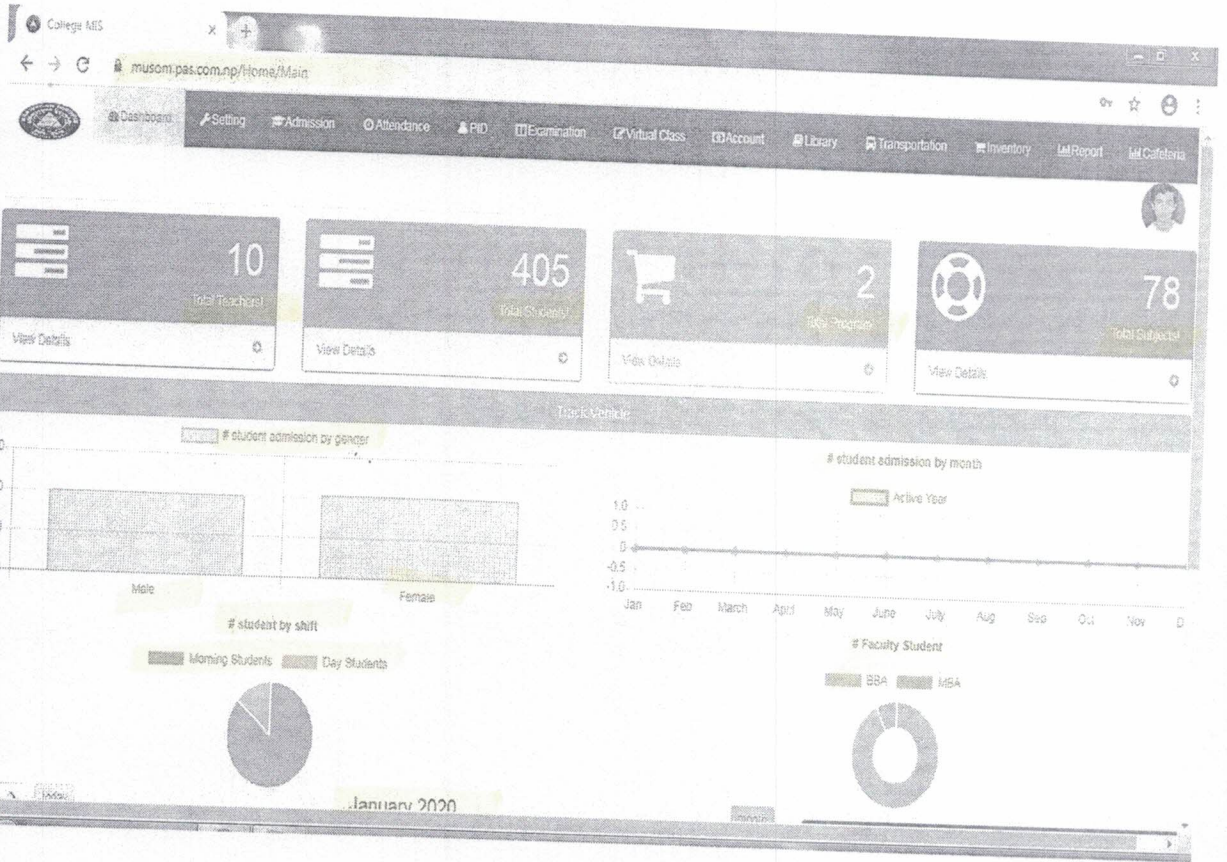

Volume 8

Annex 8.107c: MUSOM EMIS URL

Screenshot.

[www.musom.pas.com.np](http://www.musom.pas.com.np).

musom.pas.com/Setup/HREmployee

WPLOCKER.COM ... Host:Katie

Library Transportation Inventory Report

Search Student